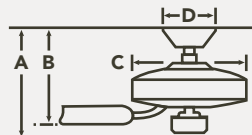

PULL CHAIN

- 3 Speeds
- 3 Forward & Reverse
- Manual Reverse

OPTIONAL CONTROLS

65K WALL CONTROL SYSTEM - LIMITED FUNCTION

- 371042 (Shown)
- 337001
- 371082

BLADE SPECS

Blade Finish & Part Number (Side 1) **Fan Finish (Reversible)**

HANGING MEASUREMENTS

FLUSH MOUNT

Fixture Drop (from ceiling)	Blade Drop (from ceiling)	Housing (width)	Ceiling Canopy (width)
A: 8.25"	B: 6.50"	C: 9.25"	D: 8.75"

AIR PERFORMANCE

AIRFLOW Cubic Ft. Per Minute on High	POWER USAGE Watts on High (Excludes Lights)	AIRFLOW EFFICIENCY Cubic Ft. Per Minute Per Watt
2981	57	52